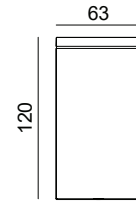

SPECIFICATIONS

Product Code	KL-W315
Power	7W
Input	220-240V
Luminous flux	580 lm
Color Temperature	2700k-6500k
Beam Angle	15°/23°/38°/45°/60°
Power factor	≥0.80
CRI	80
Finishing Colors	White/Silver Grey/Dark Grey/Black
LED Type	COB
IP Rating	IP65 Class 1
Size	120mm*97mm*63mm
Warranty	3 years